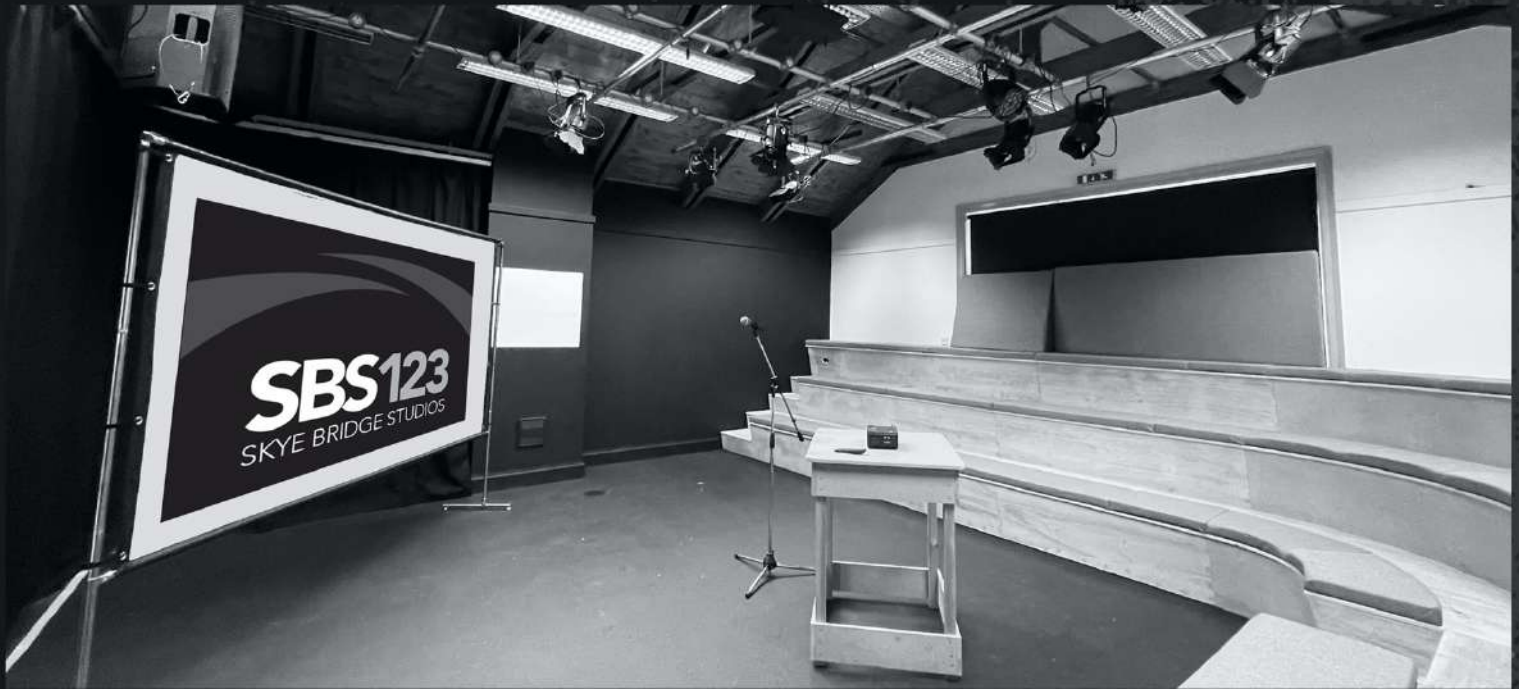

OUR STUDIO THEATRE SPACE IS IDEAL FOR PERFORMANCES, CONCERTS, PRESENTATIONS, REHEARSALS, LECTURES, TALKS, WORKSHOPS AND LIVE MUSIC.

SEATING CAPACITY (ON BENCHES): 70  
WITH ADDITIONAL FRONT ROW CHAIRS: 80

STAGE DIMENSIONS: 4.9M X 5.4M  
FULL LIGHTING, PROJECTION AND SOUND AVAILABLE